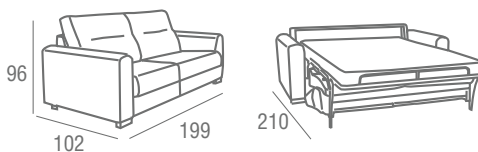

CARACTÉRISTIQUES

- Armature en bois de pin et panneaux de particules recouverts de mousse PUR de différentes densités.
- Mécanisme interne antioxydant métallique peint en résine époxy.
- Sommier métallique en maille électrosoudée, attachée au mécanisme avec des ressorts métalliques des sangles élastiques sous l'assise pour une bonne suspension dans les deux zones.
- Coussins entièrement déhoussables.
- Coussins d'assise en mousse souple PUR 30 kg m3 recouverts de fibre polyester thermocollée.
- Coussins de dossier entièrement démontable remplis 100% de fibre creuse à la silicone.
- Pieds en bois laqué de couleur NATUREL.

· **OPTIONS DE TISSU: XIAN GRIS/XIAN DENIN.**